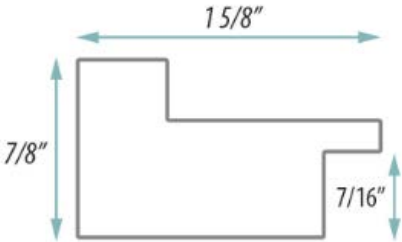

SPECIFICATION SHEET

FRAMED MIRROR MODEL#:
FM 83991-21X40

FRAMED MIRRORS COLLECTION

- FEATURES:**
- ONE 21X40" HIGH RESOLUTION SILVER PLATE GLASS MIRROR SIZE W/ DECORATIVE FRAME.
 - "WALL HUGGER" HANGERS FOR MOUNTING INCLUDED.
 - STANDARD MOUNTING STYLE IS VERTICAL. FOR HORIZONTAL, PLEASE SPECIFY WHEN ORDERING.
 - PACKED IN FOUR WALL (FOLDED DOUBLE WALL) CORRUGATION.
 - STYLE: RUSTIC/DISTRESSED
 - COLOR: BROWN
 - FINISH: RUSTIC BARNWOOD

- MIRROR FINISHES:**
- FLAT POLISHED EDGE
 - BEVELED EDGE

OVERALL SIZE DIMENSION: 24 1/4" WIDE X 43 1/4" HIGH X 1" DEEP